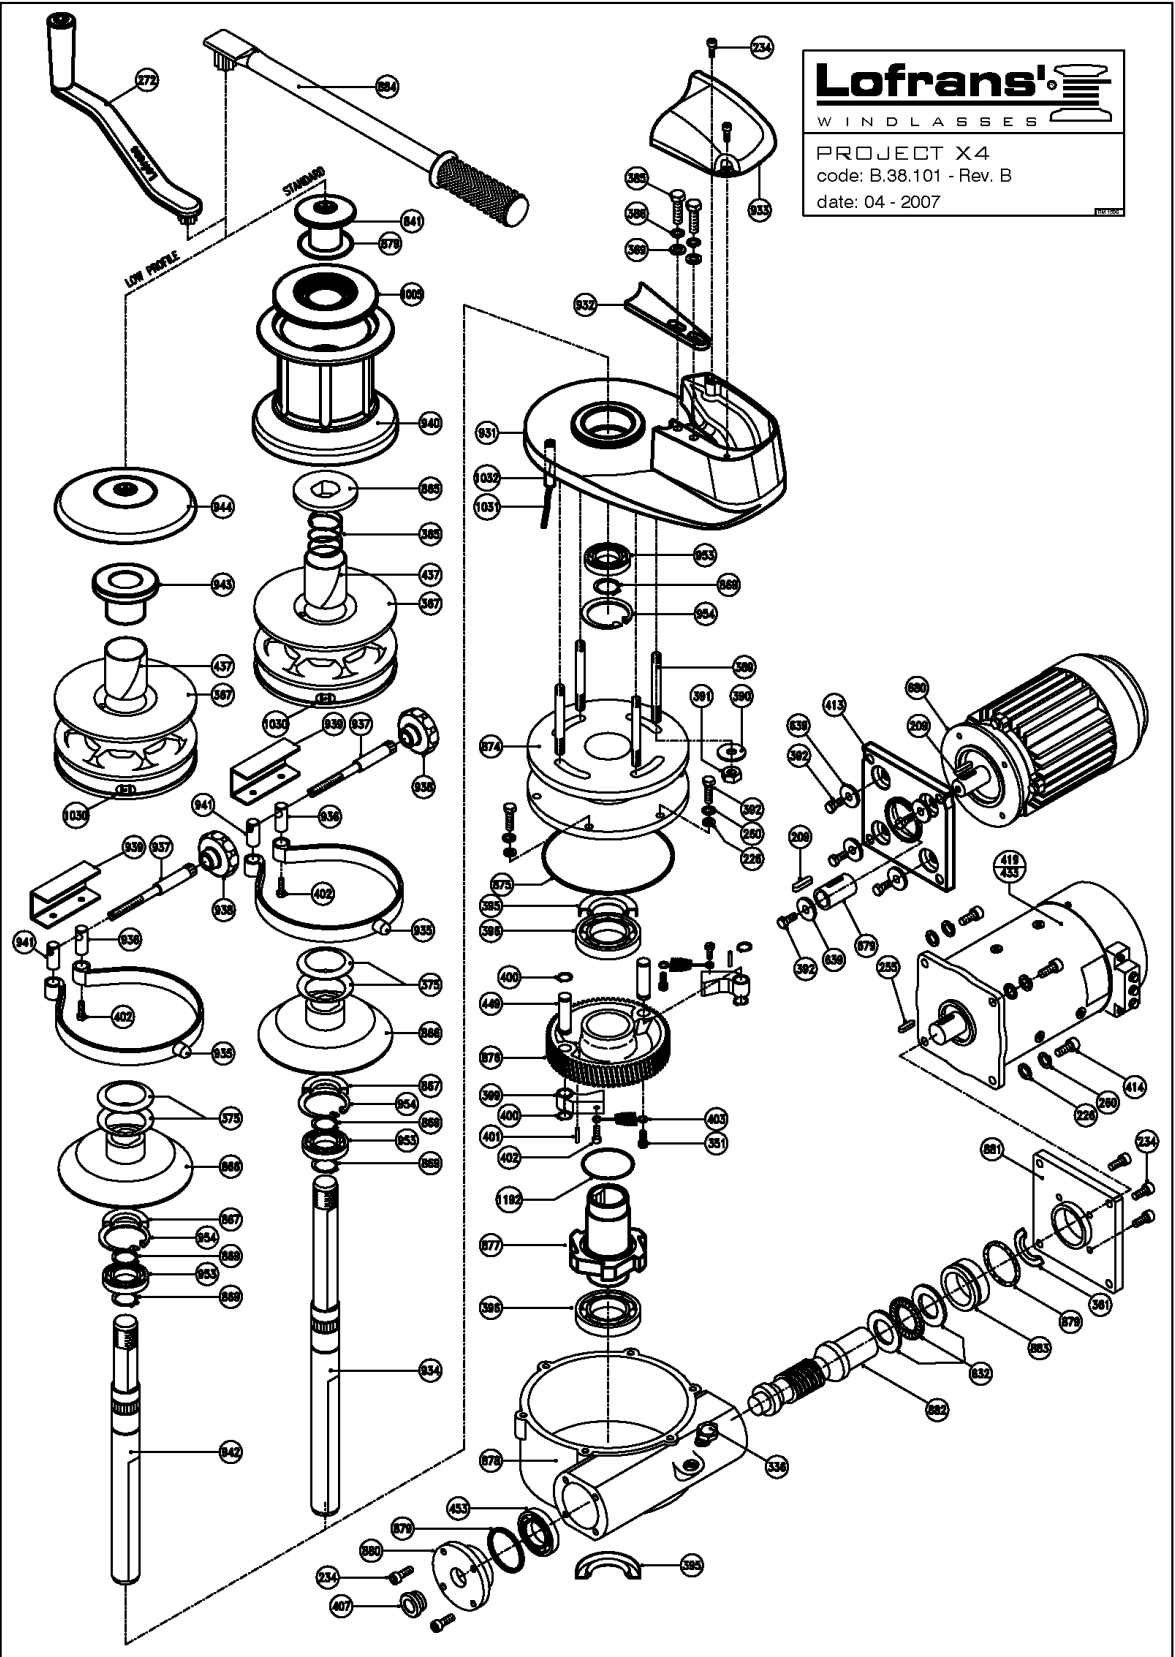

9 LISTA PARTI

9 PART LIST

9 LISTE DE PIECES

9 LISTA PARTI

9 LISTA PARTI

PROJECT X4

Item	Description	Kit	Q.ty
209	Key - 6x6x30	Kit C	2
226	Washer for screw M8	Kit B	10
234	Hd cap screw - M8x20	Kit B	10
255	Key - 6x6x25	Kit C	1
260	Spring washer for screw M8	Kit B	10
272	Handle		1
336	Oil plug 3/8"		1
351	Hd cap screw - M6x20	Kit B	2
361	Seal - 40x50x5	Kit A	1
365	Spring		1
369	Washer for screw M10	Kit B	2
375	Dished plane spring		2
385	Hex hd screw M10x30	Kit B	2
386	Spring washer for screw M10	Kit B	2
390	Washer	Kit B	4
391	Nut - M10	Kit B	4
392	Hex hd screw - M8x25	Kit B	11
395	Seal - 50x70x10	Kit A	2
396	Bearing - 16010		2
399	Pawl		2
400	Circlip - 15 Din 471	Kit D	4
401	Pivot		2
402	Hex hd screw - M6x16	Kit B	3
403	Spring		2
407	Sightglass		1
413	Coupling flange		1
414	Hex hd screw - M8x30	Kit B	4
419	Electric motor 2000 W 24 V		1
433	Electric motor 2500 W 24 V		1
437	Nylon band		1
449	Pivot		2
453	Bearing - 6206		1
639	Washer for screw M8	Kit B	5
679	Coupling		1
680	A.C. Electric motor		1
841	Clutch nut		1
865	Clutch cone - outer		1
866	Clutch cone - inner		1
867	Seal - 40x68x10	Kit A	1
869	Circlip - 40 Din 471	Kit D	3
874	Gearcase - upper		1
875	O Ring seal - 4800	Kit A	1
876	Wormwheel		1
877	Ratchet		1
878	Gearcase - lower		1
879	O Ring seal - 159	Kit A	3
880	Oil level flange		1
881	Coupling flange		1
882	Worm		1
883	Spacer		1
884	Emergency handle		1
931	Base		1
932	Stripper		1
933	Cover		1
934	Main shaft		1
935	Band brake		1
936	Pivot		1
937	Brake pivot		1
938	Knob		1
939	Brake cover		1
940	Drum		1
941	Pivot		1
942	Main shaft		1
943	Clutch cone - outer		1
944	Gipsy cap		1
953	Bearing - 6008-2RS inox		2
954	Circlip - 68 Din 472 inox	Kit D	2
1005	Drum washer		1
1030	Magnet	Kit S	1
1031	Sensor	Kit S	1
1192	O Ring seal - 60-5 special		1
1032b	Sensor tube		1
367b	Gipsy chain 10 Iso - 3/8" G40		1
367c	Gipsy chain 3/8" Din766 - BBB - 10 Din766		1
367d	Gipsy chain 12 Iso - 13 Din766 - 1/2" Din766		1